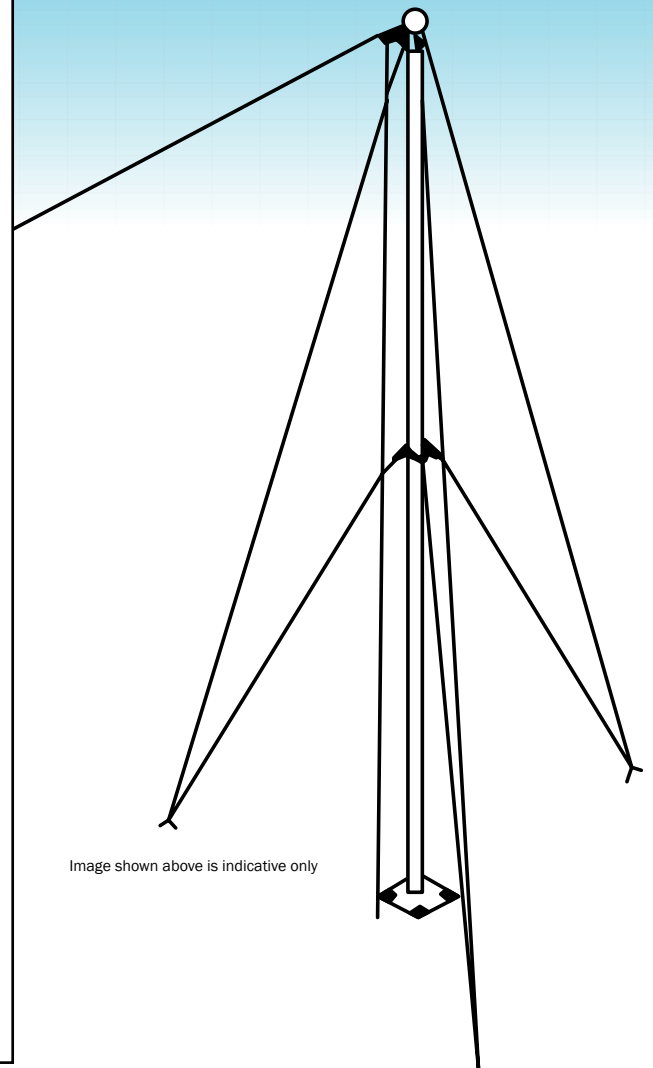

SMC

Communications Solutions
www.smc-comms.com

PFG - Portable Fibre-Glass Mast

A rapidly deployable lightweight mast for areas where non-conductive or R.F. invisibility is desirable.

Specs	Information
Sections	50mm OD x 2m x 6mm wall
Height	2.5m - 11Mtrs (18 - 36 feet)
Guy Material	Pre-stretched polyester or parafil
Head Load	40-60Kg horizontal
Erection	No erection kit required
Finish	All drab olive and matt black